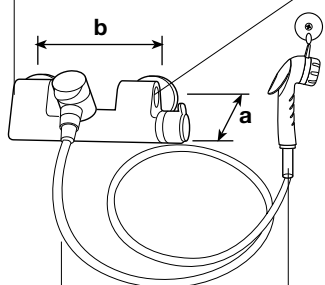

MISCELATORI PER W.C. CON FUNZIONE DI BIDET

Thermostatic mixer for w.c. to use also as a bidet

Valvole di non ritorno e filtri inox esterni ispezionabili

Easy to-inspect non return valves and stainless steel filters

Flessibile acciaio inox rivestito antistrappo
Stainless steel flexible hose

Attacco girevole anti attorcigliamento
Swivel connection